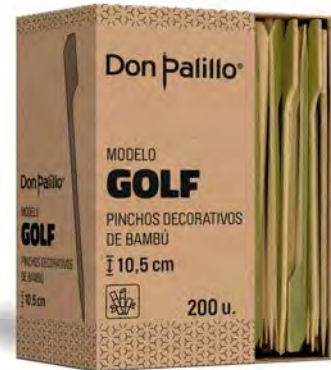

## Item 15000

10.5 cm. "GOLF" design

 200 pcs./approx.

 25 PVC boxes  
5 packs x 5 PVC boxes

 60 cartons  
10 layers x 6 cartons